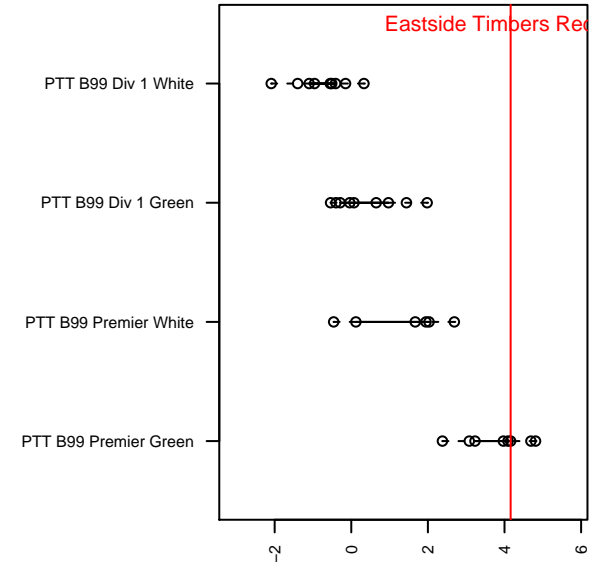

**attack and defense rating
relative to others at age
and all opponents in last 13 months**