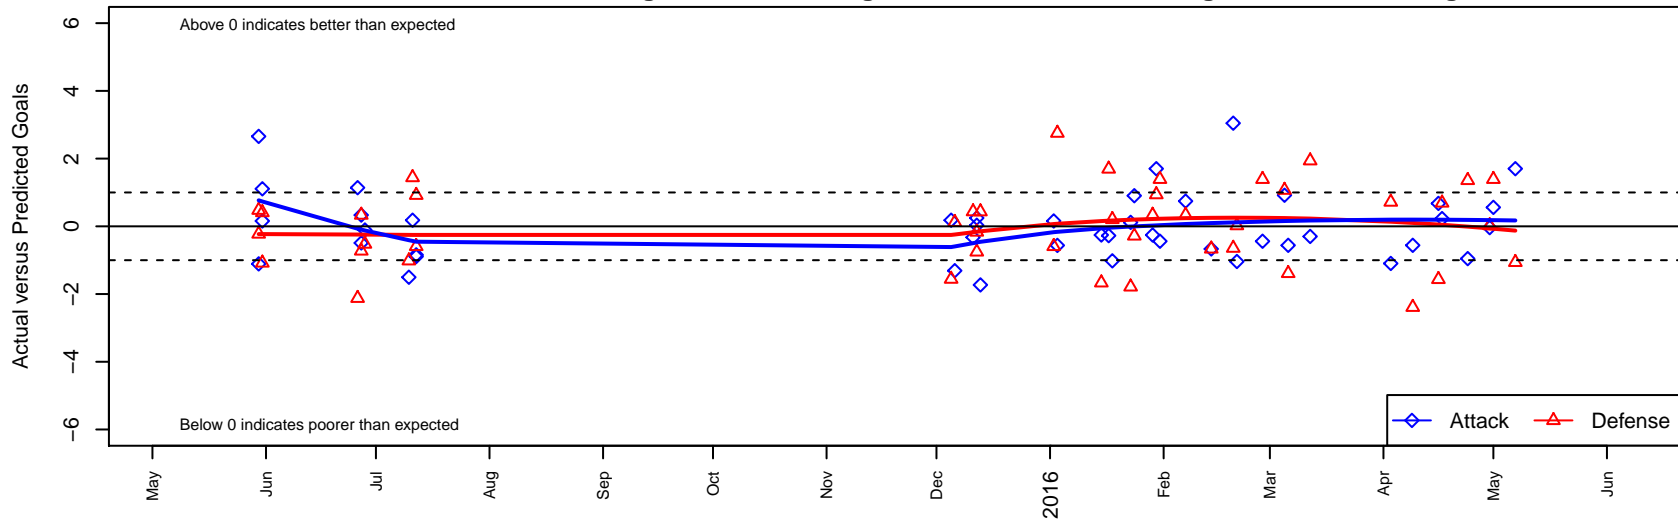

Eastside Timbers Red B99

Eastside United FC
 Gresham, OR
 B99 total strength=1665
 attack=21.32 defense=18.85
 fall league = PTT B99 Premier Green
 notes= West Brom

alt names used:
 Eastside Timbers West Brom
 Eastside Timbers U16B West Brom
 Eastside Timbers 99B West Brom
 Eastside Timbers U16B West Brom
 EASTSIDE TIMBERS WEST BROM (RED) (Of
 Eastside Timbers U16B West Brom
 Eastside Timbers 99' West Brom
 Eastside Timbers 99B West Brom
 Eastside Timbers U16B West Brom

Venues played:
 2014 Showcase of Champions Showcase Red
 2015 Clash At the Border Gold U16
 2015 Nike Crossfire Challenge Super Group U'
 2015 FWRL B99
 2015 Eastside Timbers Showcase U16
 2015 Portland Winter Showcase U16
 2015 PTT B99 Premier Green
 2015 OYS State Cup B99

Eastside Timbers Red B99
 Dots are actual minus expected GF (blue circles) and GA (red triangles).
 Blue line is smoothed change in attack strength. Red is smoothed change in defense strength.

**attack and defense variance (black dot)
relative to other teams
and top 10 in region**